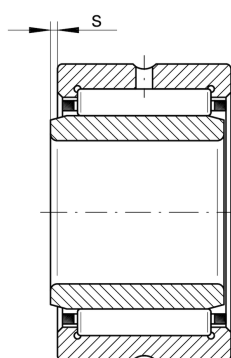

**NKI5/16-TV-XL**

Needle roller bearing

Schaeffler ID:
0507614550000

Needle roller bearings NKI, light series

X-life

Technical information

**Main Dimensions & Performance Data**

d	5 mm	Bore diameter
D	15 mm	Outside diameter
B	16 mm	Width
C_r	5,800 N	Basic dynamic load rating, radial
C_{0r}	5,800 N	Basic static load rating, radial
C_{ur}	990 N	Fatigue load limit, radial
n_G	32,500 1/min	Limiting speed
n_{gr}	32,000 1/min	Reference speed
	15.3 g	Weight

Dimensions

F	8 mm	Raceway diameter inner ring
r_{min}	0.3 mm	Minimum chamfer dimension
s	2 mm	Axial displacement

Temperature range

T_{min}	-20 °C	Operating temperature min.
T_{max}	120 °C	Operating temperature max.