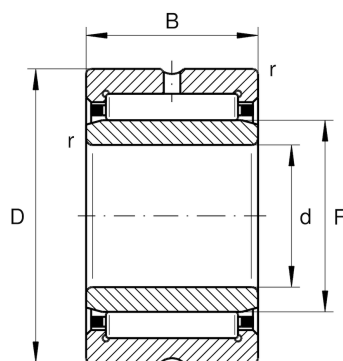

**NKI5/16-TV-XL**

Needle roller bearing

Schaeffler ID:
0507614550000

Needle roller bearings NKI, light series

X-life

Technical information

**Main Dimensions & Performance Data**

d	5 mm	Bore diameter
D	15 mm	Outside diameter
B	16 mm	Width
C_r	5,800 N	Basic dynamic load rating, radial
C_{0r}	5,800 N	Basic static load rating, radial
C_{ur}	990 N	Fatigue load limit, radial
n_G	32,500 1/min	Limiting speed
n_{gr}	32,000 1/min	Reference speed
	15.3 g	Weight

Dimensions

F	8 mm	Raceway diameter inner ring
r_{min}	0.3 mm	Minimum chamfer dimension
s	2 mm	Axial displacement

Temperature range

T_{min}	-20 °C	Operating temperature min.
T_{max}	120 °C	Operating temperature max.